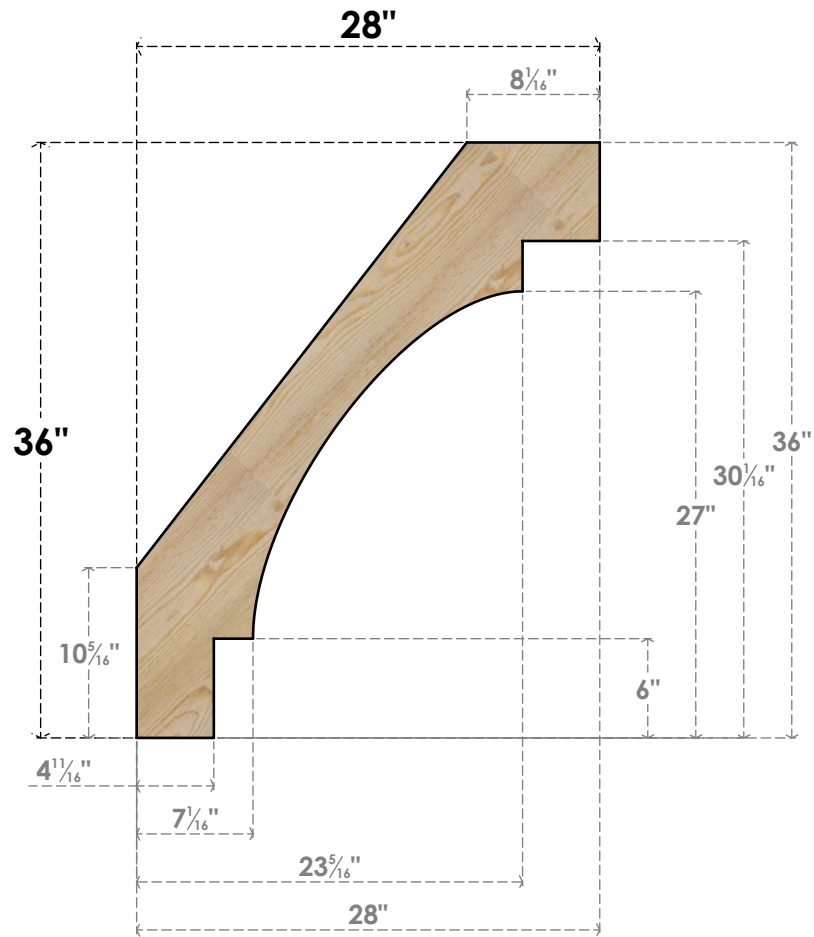

BRC04X28X36MRC00RDF

4"W X 28"D X 36"H MERCED ROUGH SAWN BRACE, DOUGLAS FIR

SIDE

FRONT

EKENA MILLWORK
 2300 WEST MAIN ST.
 CLARKSVILLE, TX 75426
 TOLL FREE: 866-607-0453
 WWW.EKENAMILLWORK.COM

NOTES

1. INSTALLATION TO BE COMPLETED IN ACCORDANCE WITH MANUFACTURER'S SPECIFICATIONS.
2. DRAWING MAY NOT BE TO SCALE
3. THIS DRAWING IS INTENDED FOR DESIGN AND PLANNING PURPOSES ONLY.
4. ALL INFORMATION CONTAINED HEREIN WAS CURRENT AT THE TIME OF DEVELOPMENT BUT MUST BE REVIEWED AND APPROVED BY THE PRODUCT MANUFACTURER TO BE CONSIDERED ACCURATE.
5. PRODUCTS ARE NOT KILN DRIED. THIS ITEM IS UNIQUE AND WILL CONTAIN THE NATURAL VARIATIONS THAT THE WOOD SPECIES OFFERS. THIS MAY RESULT IN VARIATIONS UP TO 1/4"