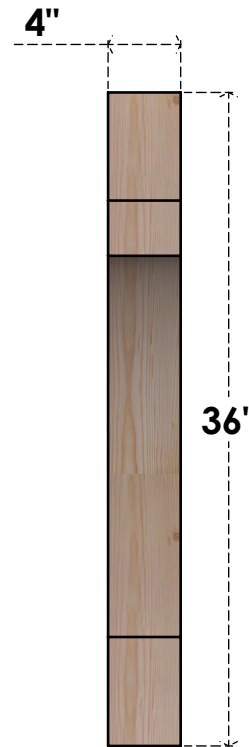

BRC04X28X36MRC00RDF

4"W X 28"D X 36"H MERCED ROUGH SAWN BRACE, DOUGLAS FIR

SIDE

FRONT

EKENA MILLWORK
 2300 WEST MAIN ST.
 CLARKSVILLE, TX 75426
 TOLL FREE: 866-607-0453
 WWW.EKENAMILLWORK.COM

NOTES

1. INSTALLATION TO BE COMPLETED IN ACCORDANCE WITH MANUFACTURER'S SPECIFICATIONS.
2. DRAWING MAY NOT BE TO SCALE
3. THIS DRAWING IS INTENDED FOR DESIGN AND PLANNING PURPOSES ONLY.
4. ALL INFORMATION CONTAINED HEREIN WAS CURRENT AT THE TIME OF DEVELOPMENT BUT MUST BE REVIEWED AND APPROVED BY THE PRODUCT MANUFACTURER TO BE CONSIDERED ACCURATE.
5. PRODUCTS ARE NOT KILN DRIED. THIS ITEM IS UNIQUE AND WILL CONTAIN THE NATURAL VARIATIONS THAT THE WOOD SPECIES OFFERS. THIS MAY RESULT IN VARIATIONS UP TO 1/4"